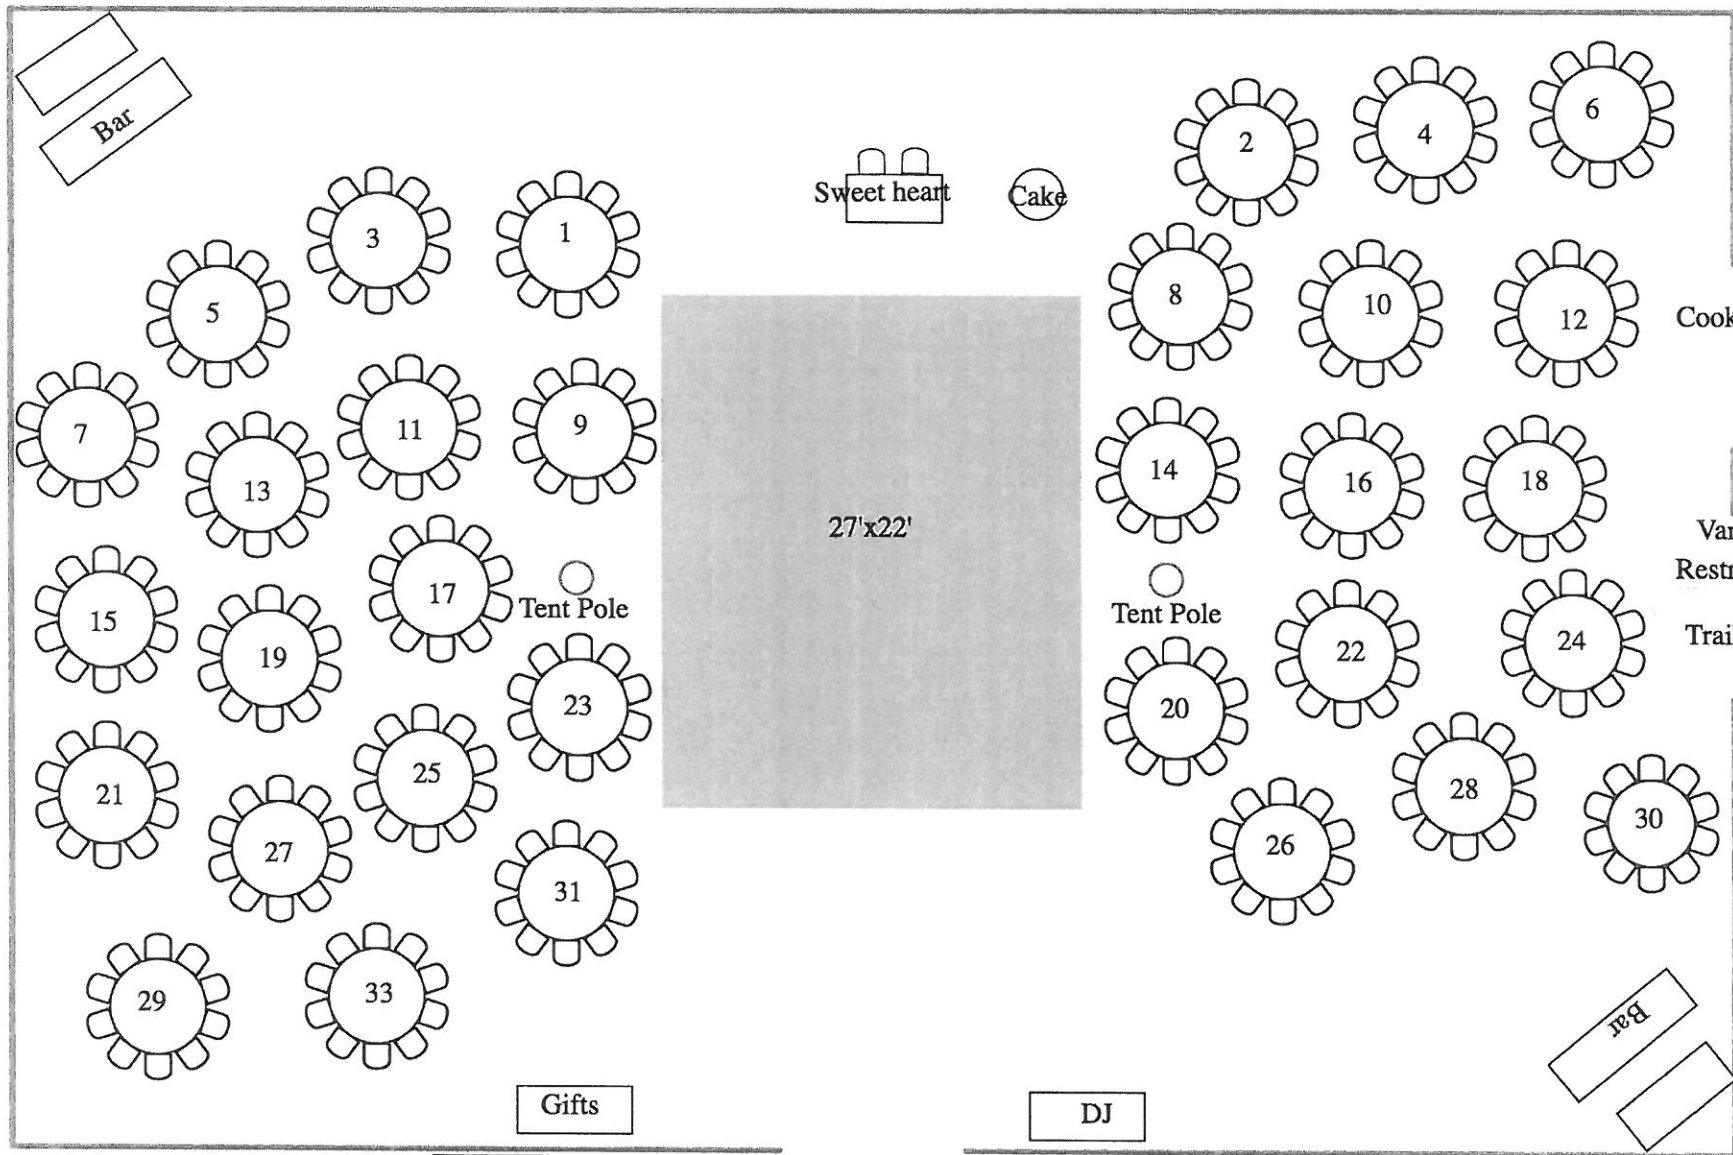

Hudson River

Monteverde at Oldstone
Guests 350

Escort Cards

Entrance

Tent 60'x90'