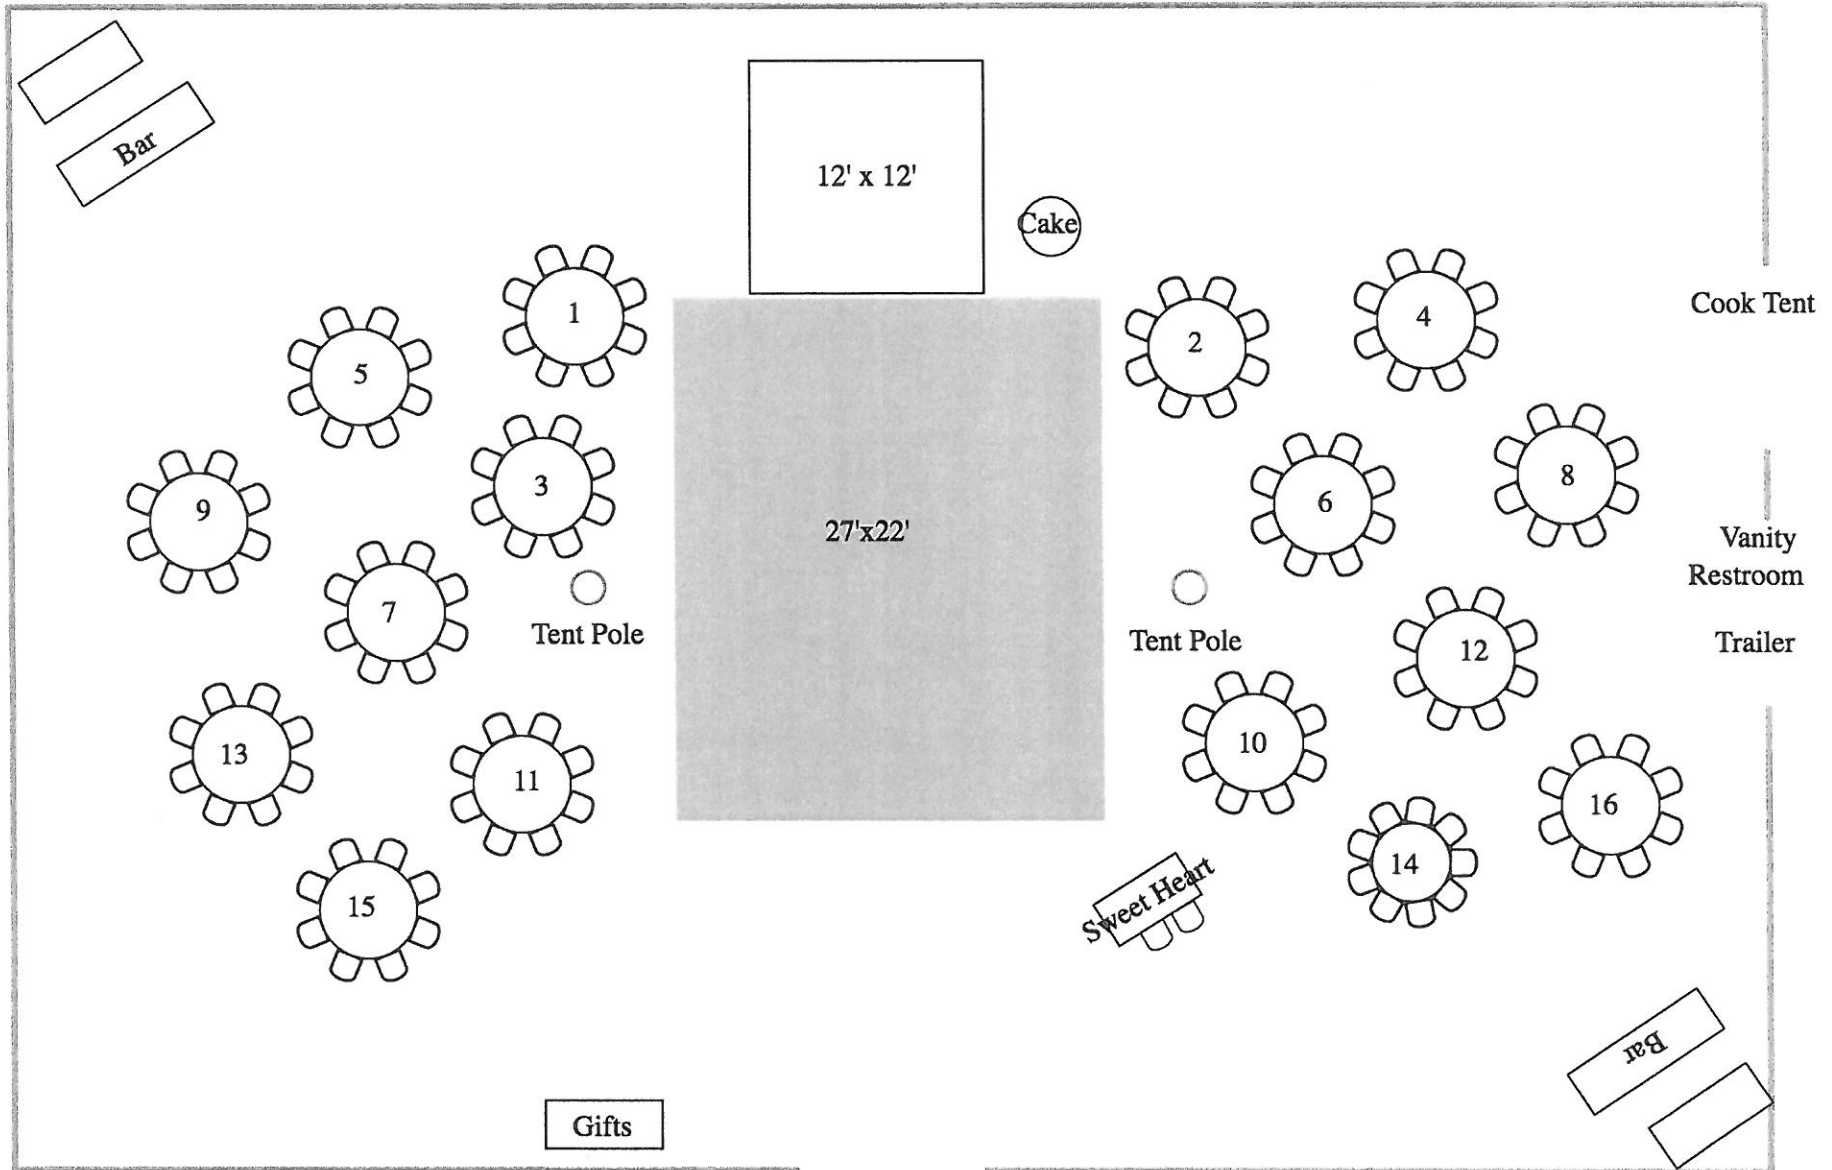

Hudson River

Monteverde at Oldstone
Guests 125 with stage

Escort Card

Entrance

Tent 60'x90'