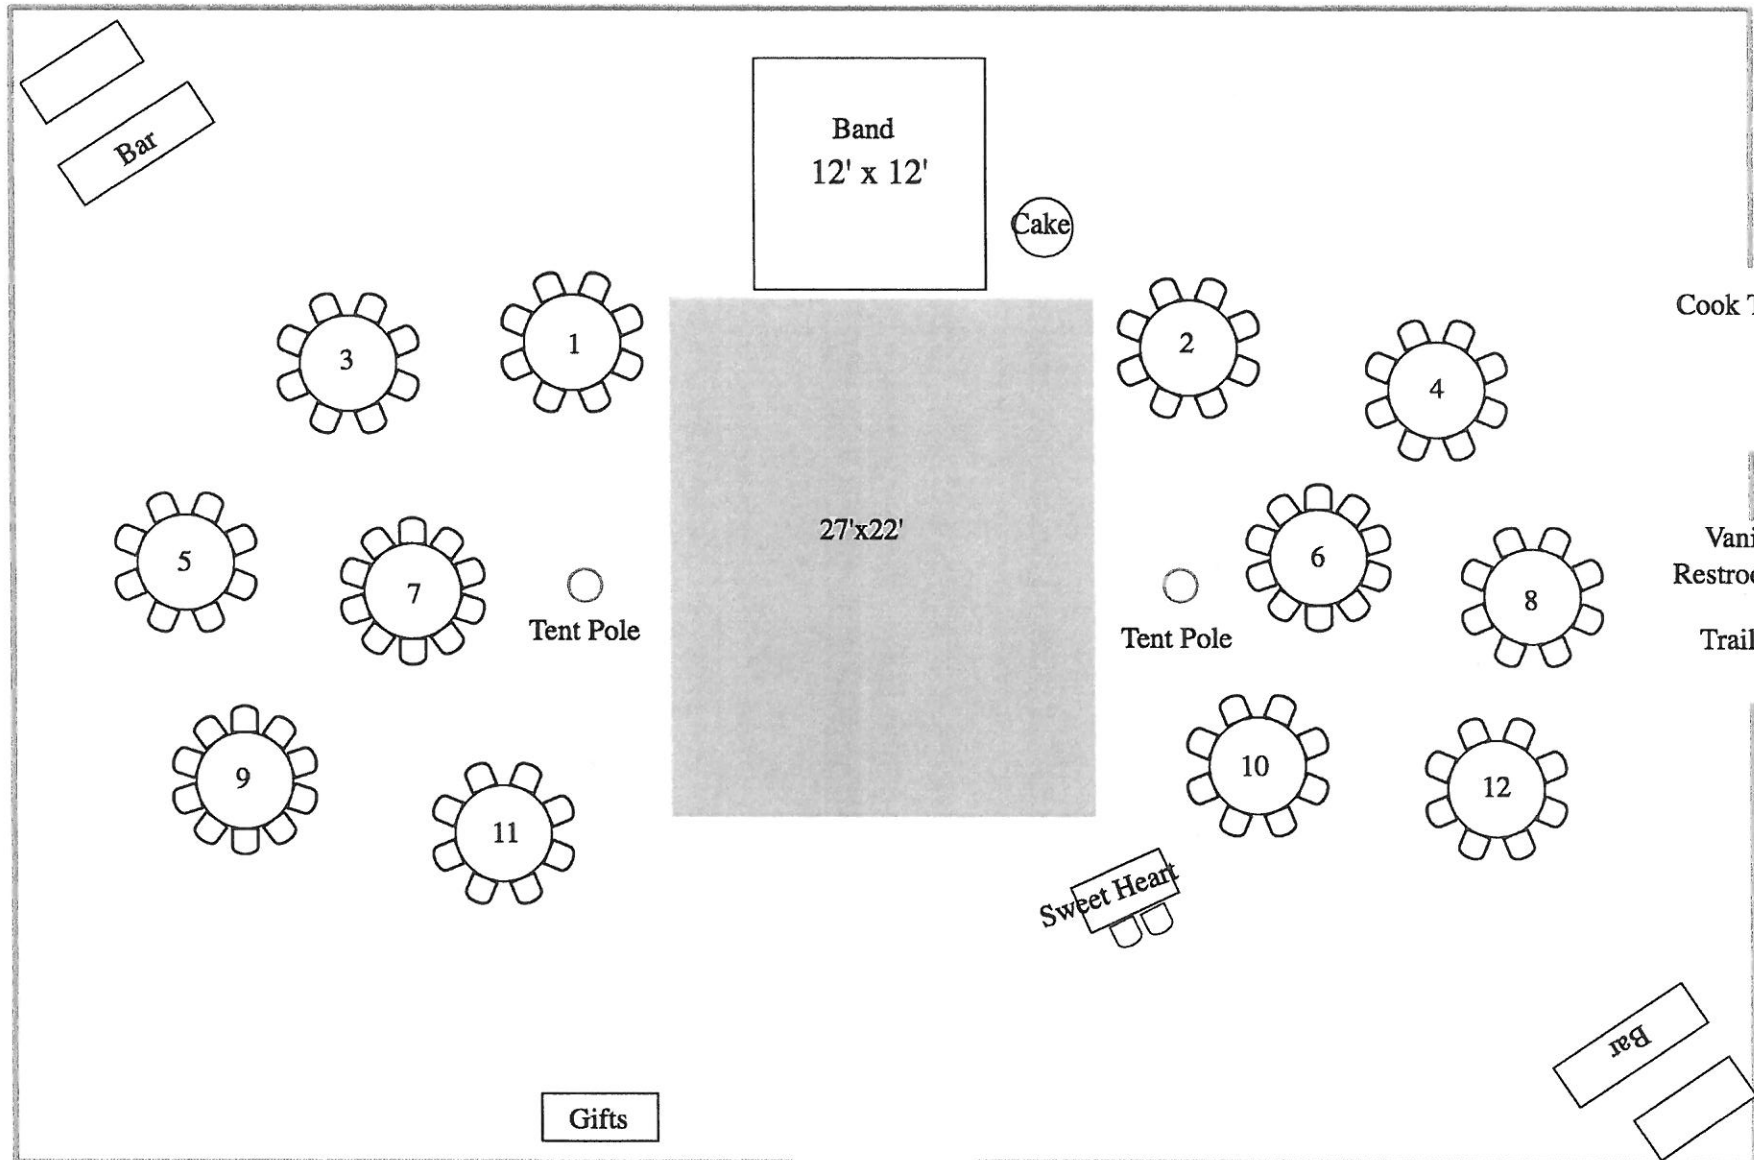

Hudson River

Monteverde at Oldstone
Guests 100 with stage

Escort Card

Entrance

Tent 60'x90'